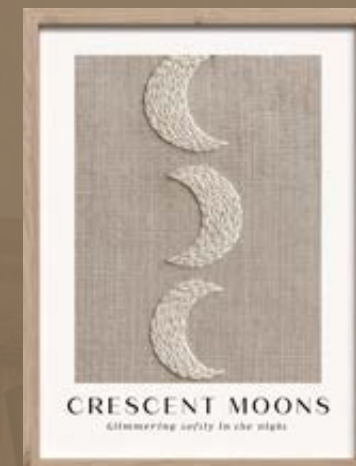

Product: Modernpik

Size: 30x40 cm

Frame: Oak

Name: FR558 Moons

Index: OB-15006

EAN: 5902841545052