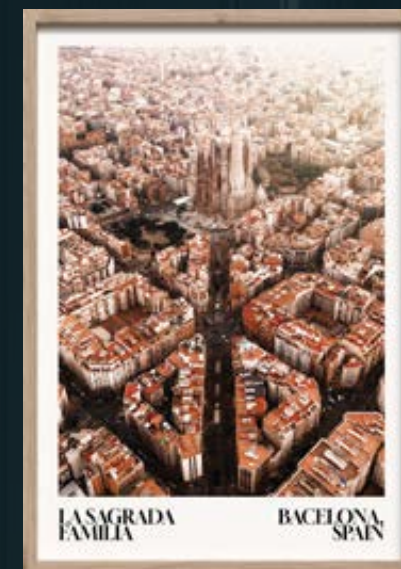

Frame: Oak

-

Name: PS037 Golden Gate

Index: OB-22937

EAN: 5902841544901

Product: Poster Framed

Size: 50x70 cm

Frame: Oak